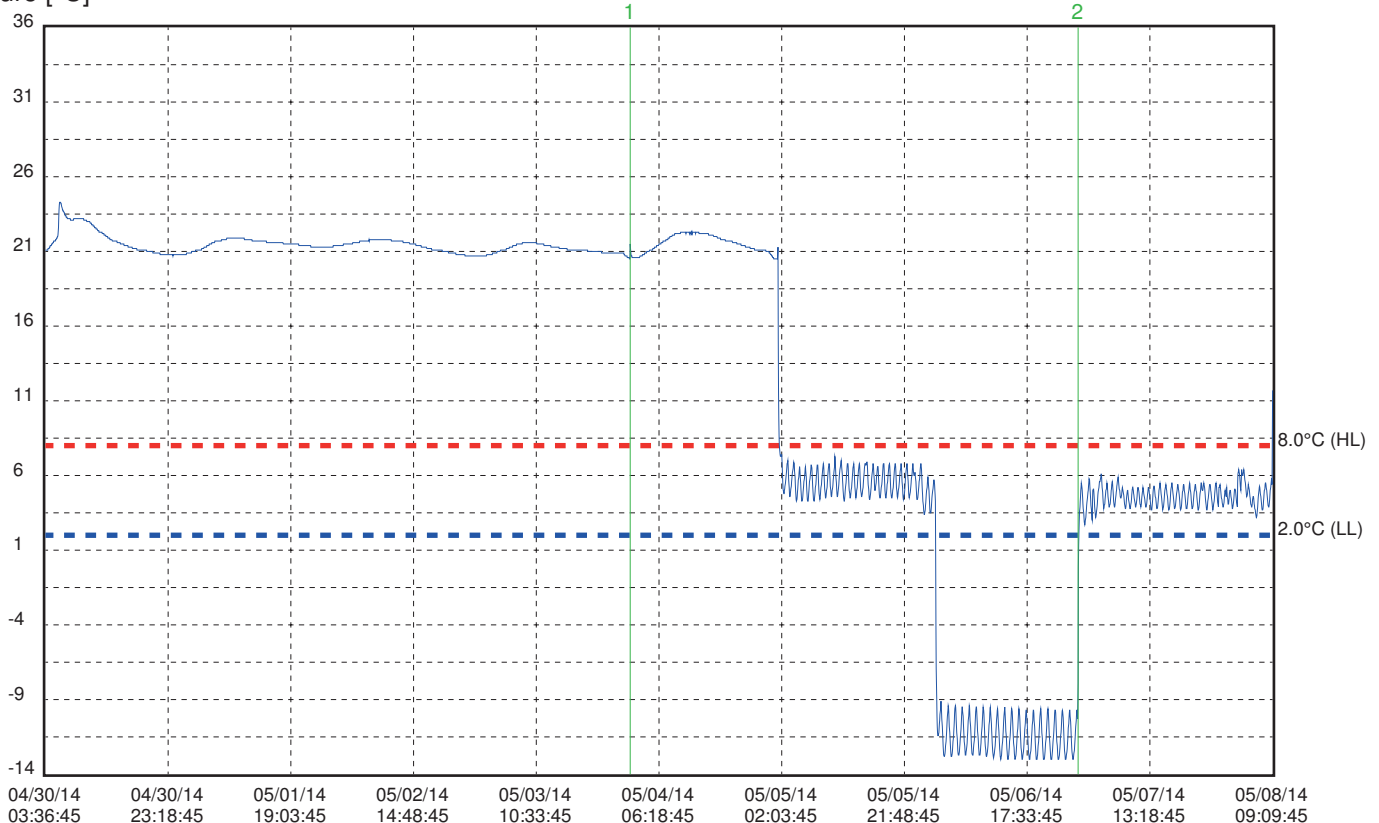

File Created Date: 05/08/14 09:09:45

Data Report

Note: All times shown are based on UTC and 24-Hour clock [MM/DD/YY HH:MM:SS]

Device Information

Device: TMS30CC433	Serial Number: TMS140212345C
Start Delay: 30 min	Log Interval: 3 min
Alarm Delay: 30 min	Alarm Mode: Cumulative

Logging Summary

Highest Temperature: 24.3°C 04/30/14 05:54:45	Start Time: 04/30/14 03:36:45
Lowest Temperature: -13.0°C 05/06/14 13:18:45	Stop Time: 05/08/14 09:09:45
Average Temperature: 12.9°C	Elapsed Time: 08d 05h 36m 00s
Stop Mode: Manual Stop	Data Points: 3952
MKT: 17.6°C	

Marked Events

1: 05/04/14 01:42:45 21.5°C 2: 05/07/14 01:45:45 -7.9°C

Alarm Settings	Alarm Events	Total Time	First Triggered	Alarm Status
Max: 8.0°C	1	04d 22h 09m 00s	04/30/14 04:03:45	ALARM
Min: 2.0°C	1	00d 23h 03m 00s	05/06/14 03:18:45	ALARM

Temperature [°C]

Date/Time